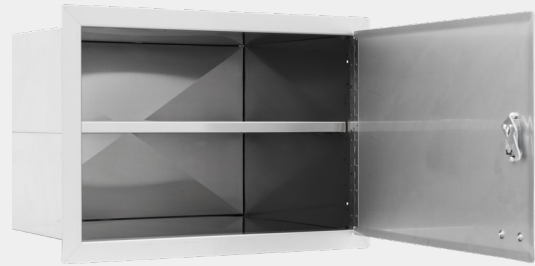

INTERNAL DOOR LINERS

| | | | | |
|--|----------|---------------|----------|-------|
| Internal Liner Horizontal Door | | #89972 | | |
| Fits Horizontal Access Door #89970 with adjustable shelf | | | | |
| 304 grade stainless steel construction | | | | |
| CTN Length | 0.66 Mts | CTN Height | 0.58 Mts | |
| CTN Width | 0.47 Mts | CTN Weight | 15 Kg | 1 Pcs |

| | | | | |
|--|----------|---------------|----------|-------|
| Internal Liner Vertical Door / Combo | | #89973 | | |
| Fits #89975 / #98552 / #65784 / #25876 with adjustable shelf | | | | |
| 304 grade stainless steel construction | | | | |
| CTN Length | 0.57 Mts | CTN Height | 0.58 Mts | |
| CTN Width | 0.47 Mts | CTN Weight | 12 Kg | 1 Pcs |

| | | | | |
|--|----------|---------------|----------|-------|
| Internal Liner 76cm Double Door | | #74000 | | |
| Fits 76cm Double Door #33568 with adjustable shelf | | | | |
| 304 grade stainless steel construction | | | | |
| CTN Length | 0.86 Mts | CTN Height | 0.58 Mts | |
| CTN Width | 0.56 Mts | CTN Weight | 18 Kg | 1 Pcs |

| | | | | |
|--|----------|---------------|----------|-------|
| Internal Liner 97cm Double Door | | #74100 | | |
| Fits 97cm Double Door #34000 with adjustable shelf | | | | |
| 304 grade stainless steel construction | | | | |
| CTN Length | 1.05 Mts | CTN Height | 0.58 Mts | |
| CTN Width | 0.56 Mts | CTN Weight | 21 Kg | 1 Pcs |