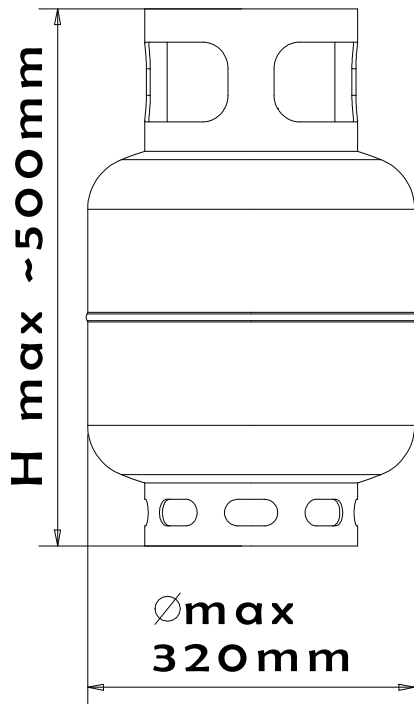

ONLY FOR GAS VERSION