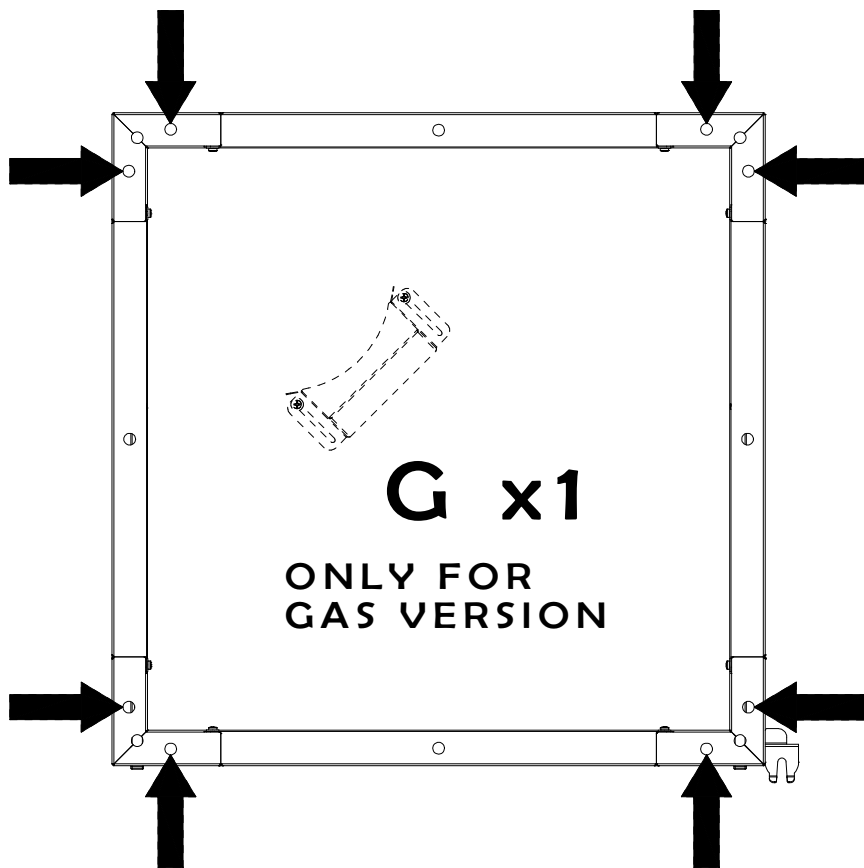

R+Q

x8

GAS VERSION only models ..<<2022