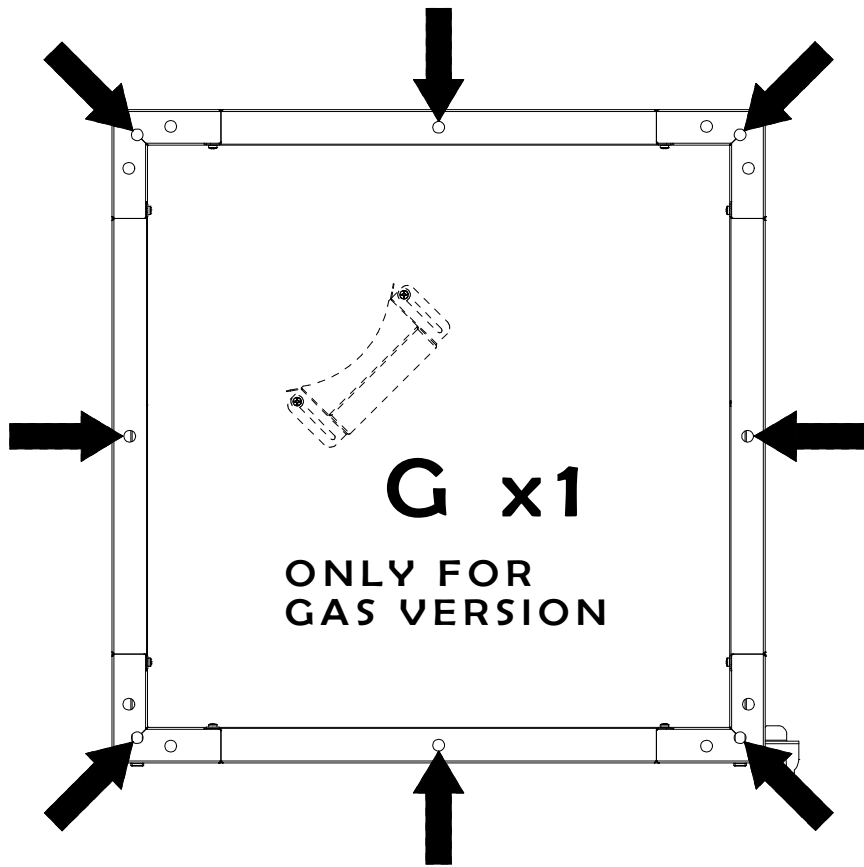

R+Q

x8

WOOD VERSION
GAS VERSION

all models ..<<2022>>...
2022>>...