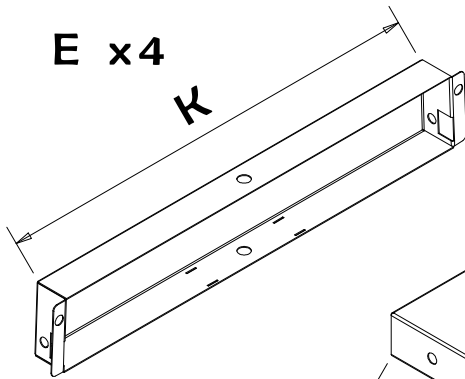

cart assembly instructions
istruzioni montaggio carrello

GAS

WOOD

**OVEN LARGE
OVEN EXTRA LARGE**

A x1

B x1

C x1

D x1

E x4

K

F x1

X

Y

K = mm

| | 520 | 720 | X x Y (mm) |
|-------------------------|------------|------------|-------------------|
| OVEN LARGE | 4 | 1 | 700x700 |
| OVEN EXTRA LARGE | 2 | 2 | 700x900 |
| | | | |

L x2

OVEN LARGE
OVEN EXTRA LARGE

520mm
720mm

A x1

E x1

B x1

x2

x2

Ø min 260mm

Ø max 320mm