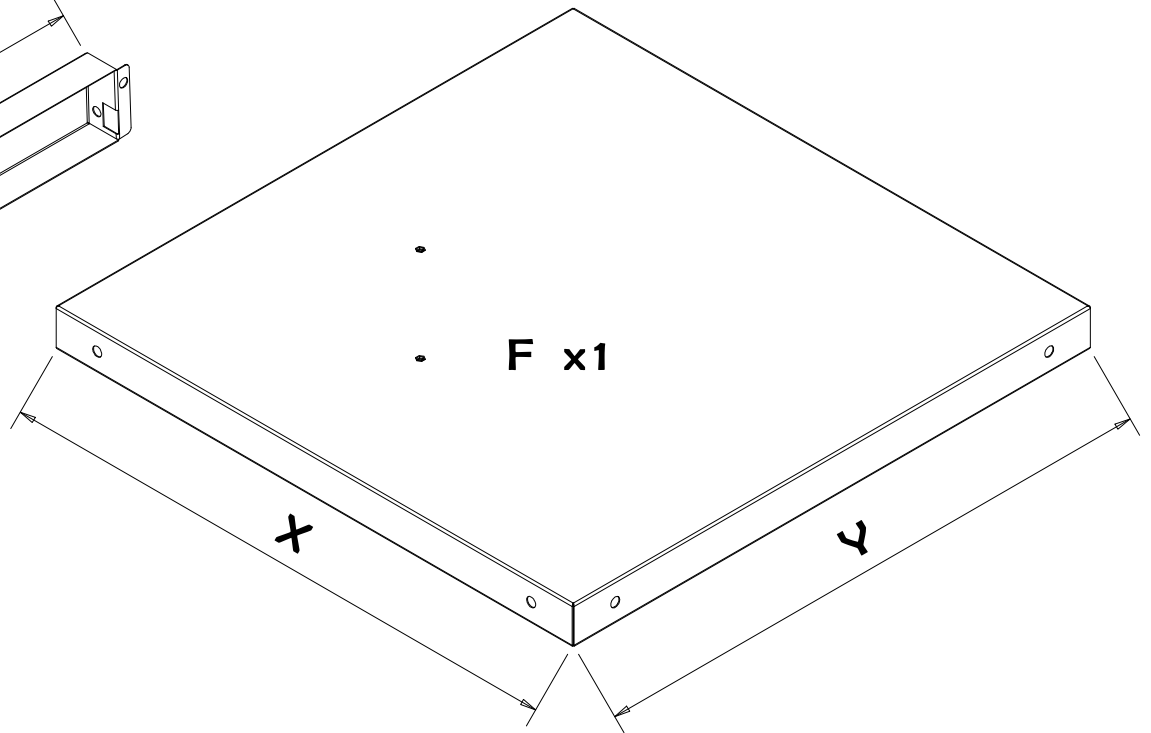

cart assembly instructions
istruzioni montaggio carrello

GAS

WOOD

**OVEN LARGE
OVEN EXTRA LARGE**

A x1

B x1

C x1

D x1

E x4

K

F x1

X

Y

K = mm

| | 520 | 720 | X x Y (mm) |
|-------------------------|------------|------------|-------------------|
| OVEN LARGE | 4 | 1 | 700x700 |
| OVEN EXTRA LARGE | 2 | 2 | 700x900 |
| | | | |

S S
P P

OVEN LARGE
OVEN EXTRA LARGE

700x700
700x900

F x1

OVEN LARGE
OVEN EXTRA LARGE

520mm
720mm

D x1

E x1

Ø min 260mm

Ø max 320mm