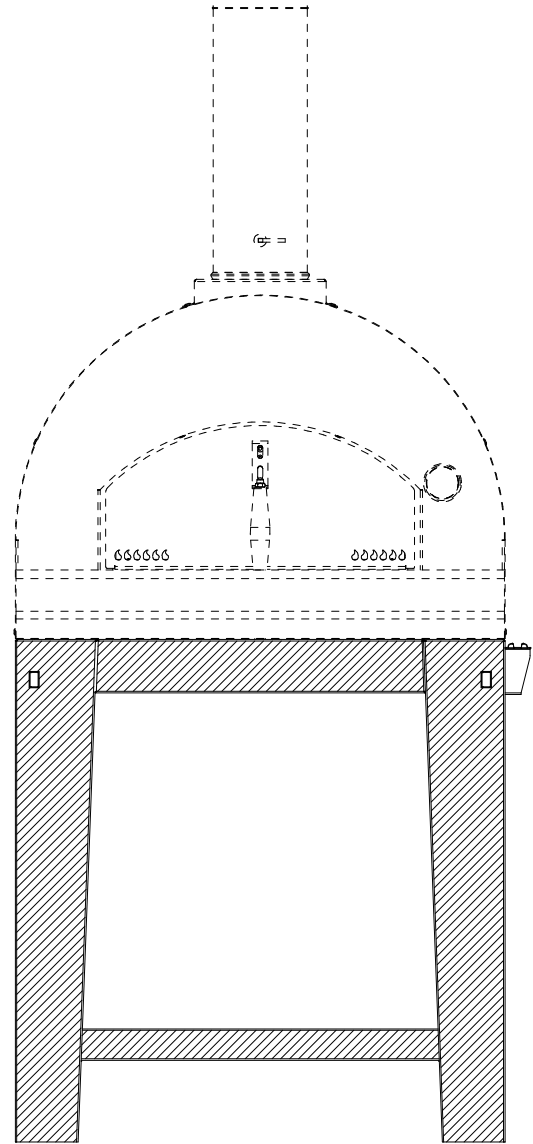

cart assembly instructions
istruzioni montaggio carrello

GAS

WOOD

**OVEN LARGE
OVEN EXTRA LARGE**

A x1

B x1

C x1

D x1

E x4

K

F x1

X

Y

K = mm

| | 520 | 720 | X x Y (mm) |
|-------------------------|------------|------------|-------------------|
| OVEN LARGE | 4 | 1 | 700x700 |
| OVEN EXTRA LARGE | 2 | 2 | 700x900 |
| | | | |

S S
P P

OVEN LARGE
OVEN EXTRA LARGE

700x700
700x900

F x1

OVEN LARGE
OVEN EXTRA LARGE

520mm
720mm

D x1

E x1

Ø min 260mm

Ø max 320mm