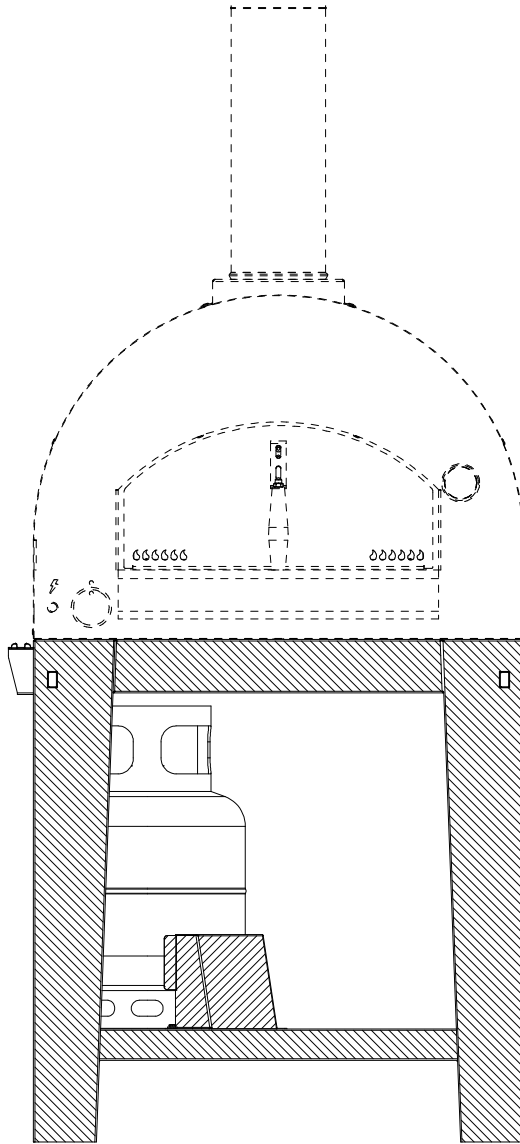

cart assembly instructions
istruzioni montaggio carrello

GAS

WOOD

**OVEN LARGE
OVEN EXTRA LARGE**

A x1

B x1

C x1

D x1

E x4

K

F x1

X

Y

K = mm

| | 520 | 720 | X x Y (mm) |
|-------------------------|------------|------------|-------------------|
| OVEN LARGE | 4 | 1 | 700x700 |
| OVEN EXTRA LARGE | 2 | 2 | 700x900 |
| | | | |

L x2

OVEN LARGE
OVEN EXTRA LARGE

520mm
720mm

A x1

E x1

B x1

x2

x2

S S
P P

OVEN LARGE
OVEN EXTRA LARGE

700x700
700x900

F x1

OVEN LARGE
OVEN EXTRA LARGE

520mm
720mm

D x1

E x1