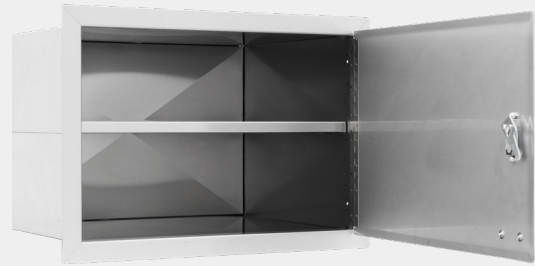

## INTERNAL DOOR LINERS

<b>Internal Liner Horizontal Door</b>		<b>#89972</b>		
Fits Horizontal Access Door #89970 with adjustable shelf				
304 grade stainless steel construction				
CTN Length	0.66 Mts	CTN Height	0.58 Mts	
CTN Width	0.47 Mts	CTN Weight	15 Kg	1 Pcs

<b>Internal Liner Vertical Door / Combo</b>		<b>#89973</b>		
Fits #89975 / #98552 / #65784 / #25876 with adjustable shelf				
304 grade stainless steel construction				
CTN Length	0.57 Mts	CTN Height	0.58 Mts	
CTN Width	0.47 Mts	CTN Weight	12 Kg	1 Pcs

<b>Internal Liner 76cm Double Door</b>		<b>#74000</b>		
Fits 76cm Double Door #33568 with adjustable shelf				
304 grade stainless steel construction				
CTN Length	0.86 Mts	CTN Height	0.58 Mts	
CTN Width	0.56 Mts	CTN Weight	18 Kg	1 Pcs

<b>Internal Liner 97cm Double Door</b>		<b>#74100</b>		
Fits 97cm Double Door #34000 with adjustable shelf				
304 grade stainless steel construction				
CTN Length	1.05 Mts	CTN Height	0.58 Mts	
CTN Width	0.56 Mts	CTN Weight	21 Kg	1 Pcs