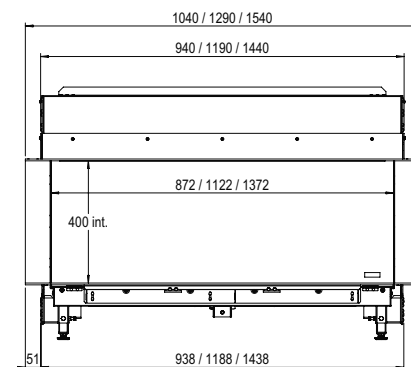

DECORATION OPTIONS

Heating functionality

Neé

Flue material

130/200

* incl. optional adjustable feet

Specifications

Exterior dimensions WxHxD in mm

1290 x 827 x 452

Fire display WxHxD in mm

1122 x 400 x 257

System

Double Line Burner

Decoration

Log set or White Pebble

Back walls

Back wall smooth steel

Remote

Via app and ITC Remote

Power

8,7 kW

Operating system

Honeywell

Energy label