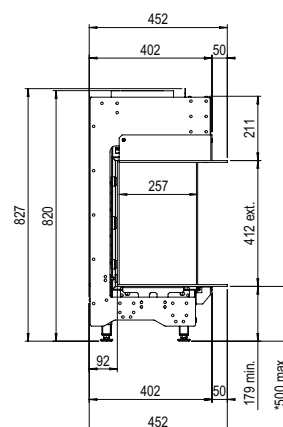

DECORATION OPTIONS

Heating functionality

Neé

Flue material

130/200

* incl. optional adjustable feet

Specifications

Exterior dimensions WxHxD in mm

1290 x 827 x 452

Fire display WxHxD in mm

1122 x 400 x 257

System

Double Line Burner

Decoration

Log set or White Pebble

Back walls

Back wall smooth steel

Remote

Via app and ITC Remote

Power

8,7 kW

Operating system

Honeywell

Energy label