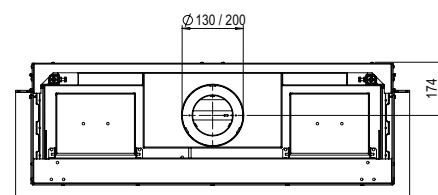

DECORATION OPTIONS

Heating functionality

Neé

Flue material

130/200

* incl. optional adjustable feet

Specifications

Exterior dimensions WxHxD in mm

1290 x 827 x 452

Fire display WxHxD in mm

1122 x 400 x 257

System

Double Line Burner

Decoration

Log set or White Pebble

Back walls

Back wall smooth steel

Remote

Via app and ITC Remote

Power

8,7 kW

Operating system

Honeywell

Energy label