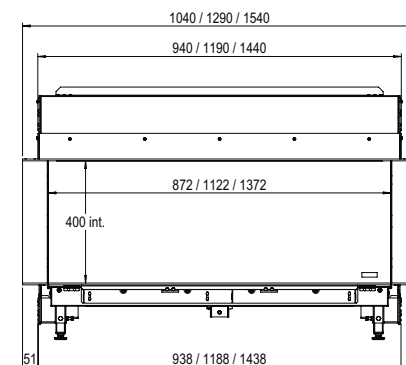

* incl. optional adjustable feet

There is **so much to tell...**