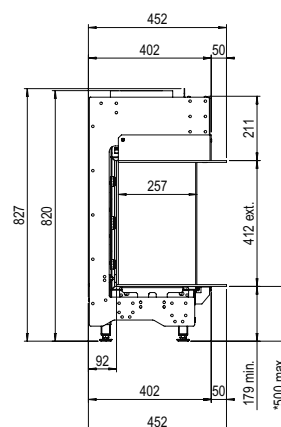

* incl. optional adjustable feet

There is **so much to tell...**