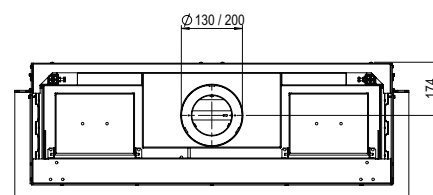

Flue material

130/200

Specifications

Exterior dimensions WxHxD in mm

1540 x 827 x 452

Fire display WxHxD in mm

1372 x 400 x 257

System

Double Line Burner

Decoration

Log set or White Pebble

Back walls

Back wall smooth steel

Remote

Via app and ITC Remote

Power

10,5 kW

Operating system

Honeywell

Energy label

B

Options (at a surcharge)

Black glass back wall
Non-reflective glass
Adjustable feet
Wall bracket