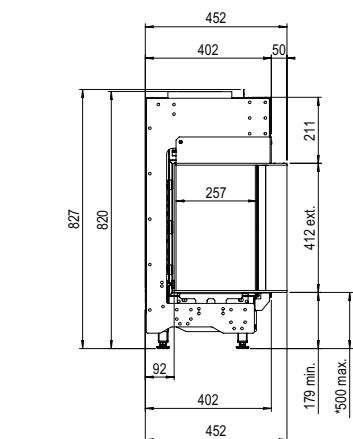

DECORATION OPTIONS

Heating functionality

Neé

Flue material

130/200

* incl. optional adjustable feet

Specifications

Exterior dimensions WxHxD in mm

1487 x 827 x 452

Fire display WxHxD in mm

1335 x 400 x 257

System

Double Line Burner

Decoration

Log set or White Pebble

Back walls

Back wall smooth steel

Remote

Via app and ITC Remote

Power

10,5 kW

Operating system

Honeywell

Energy label