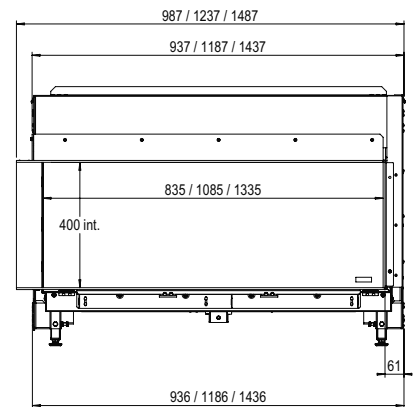

DECORATION OPTIONS

Heating functionality

Neé

Flue material

130/200

* incl. optional adjustable feet

Specifications

Exterior dimensions WxHxD in mm

1487 x 827 x 452

Fire display WxHxD in mm

1335 x 400 x 257

System

Double Line Burner

Decoration

Log set or White Pebble

Back walls

Back wall smooth steel

Remote

Via app and ITC Remote

Power

10,5 kW

Operating system

Honeywell

Energy label