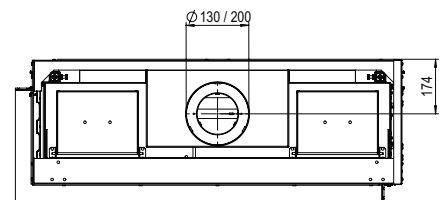

DECORATION OPTIONS

Heating functionality

Neé

Flue material

130/200

* incl. optional adjustable feet

Specifications

Exterior dimensions WxHxD in mm

1487 x 827 x 452

Fire display WxHxD in mm

1335 x 400 x 257

System

Double Line Burner

Decoration

Log set or White Pebble

Back walls

Back wall smooth steel

Remote

Via app and ITC Remote

Power

10,5 kW

Operating system

Honeywell

Energy label