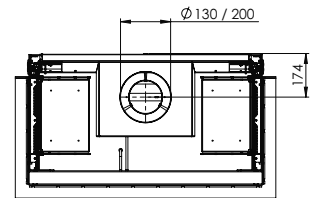

HYBRID FIRE

MatriX | 800/650 III

DECORATION OPTIONS

Heating functionality

Neer

Flue material

130/200

Specifications

Exterior dimensions WxHxD in mm
1040 x 1173 x 574

Fire display WxHxD in mm
872 x 650 x 383

System
Log Burner 3.0

Decoration
Log set

Back walls
Back wall smooth steel

Remote
Via app and ITC Remote

Power
10,3 kW

Operating system
Honeywell

Energy label
B

Options (at a surcharge)

Inset depth 30 mm
Inset depth 100 mm
HPL Module
Black glass back wal
Non-reflective glass
Adjustable feet
Wall bracket

* Incl. optional adjustable feet