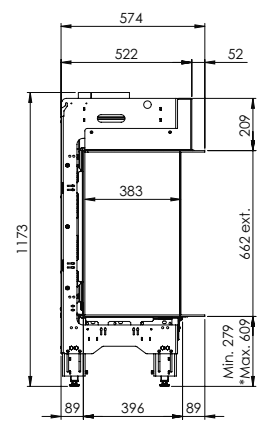

Exterior dimensions WxHxD in mm
1040 x 1173 x 574

Fire display WxHxD in mm
872 x 650 x 383

System
Log Burner 3.0

Decoration
Log set

Back walls
Back wall smooth steel

Remote
Via app and ITC Remote

Power
10,3 kW

Operating system
Honeywell

Energy label
B

Options (at a surcharge)

Inset depth 30 mm
Inset depth 100 mm
HPL Module
Black glass back wal
Non-reflective glass
Adjustable feet
Wall bracket

* Incl. optional adjustable feet