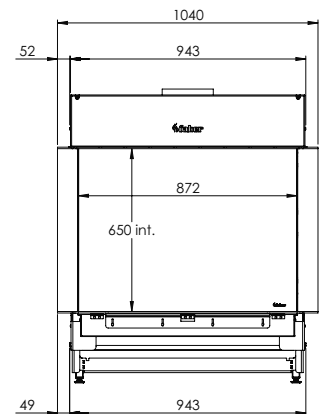

Exterior dimensions WxHxD in mm
1040 x 1173 x 574

Fire display WxHxD in mm
872 x 650 x 383

System
Log Burner 3.0

Decoration
Log set

Back walls
Back wall smooth steel

Remote
Via app and ITC Remote

Power
10,3 kW

Operating system
Honeywell

Energy label
B

Options (at a surcharge)

Inset depth 30 mm
Inset depth 100 mm
HPL Module
Black glass back wal
Non-reflective glass
Adjustable feet
Wall bracket

* Incl. optional adjustable feet