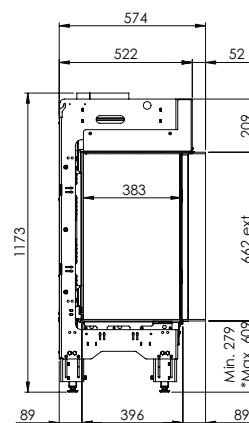

* Incl. optional adjustable feet

There is **so much to tell...**