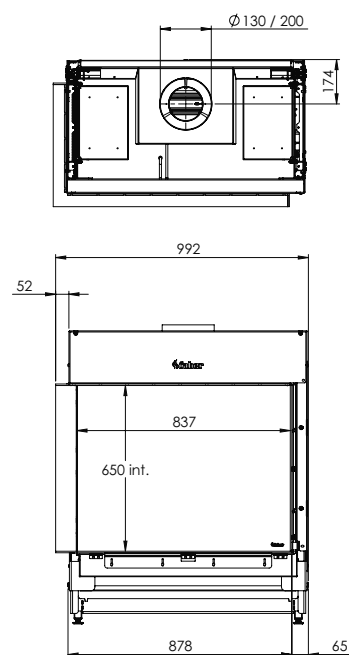

* Incl. optional adjustable feet

There is **so much to tell...**