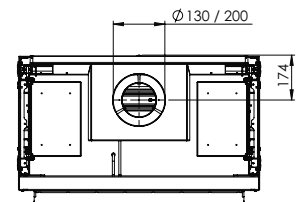

HYBRID FIRE

MatriX | 800/650 I

DECORATION OPTIONS

Heating functionality

Neé

Flue material

130/200

* Incl. optional adjustable feet

Specifications

Exterior dimensions WxHxD in mm

943 x 1173 x 574

Fire display WxHxD in mm

800 x 650

System

Log Burner 3.0

Decoration

Log set

Back walls

Back wall smooth steel

Remote

Via app and ITC Remote

Power

10,3 kW

Operating system

Honeywell

Energy label

B

Options (at a surcharge)

Inset depth 30 mm
Inset depth 100 mm
HPL Module
Black glass back wal
Non-reflective glass
Adjustable feet
Wall bracket