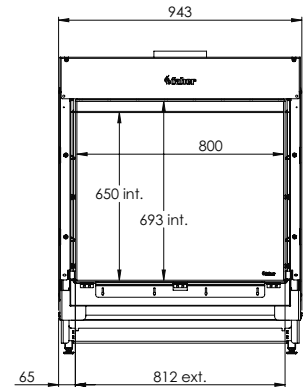

HYBRID FIRE

MatriX | 800/650 I

DECORATION OPTIONS

Heating functionality

Neé

Flue material

130/200

* Incl. optional adjustable feet

Specifications

Exterior dimensions WxHxD in mm

943 x 1173 x 574

Fire display WxHxD in mm

800 x 650

System

Log Burner 3.0

Decoration

Log set

Back walls

Back wall smooth steel

Remote

Via app and ITC Remote

Power

10,3 kW

Operating system

Honeywell

Energy label

B

Options (at a surcharge)

Inset depth 30 mm
Inset depth 100 mm
HPL Module
Black glass back wal
Non-reflective glass
Adjustable feet
Wall bracket