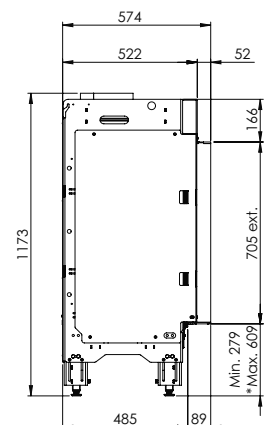

HYBRID FIRE

MatriX | 800/650 I

DECORATION OPTIONS

Heating functionality

Neé

Flue material

130/200

* Incl. optional adjustable feet

Specifications

Exterior dimensions WxHxD in mm

943 x 1173 x 574

Fire display WxHxD in mm

800 x 650

System

Log Burner 3.0

Decoration

Log set

Back walls

Back wall smooth steel

Remote

Via app and ITC Remote

Power

10,3 kW

Operating system

Honeywell

Energy label

B

Options (at a surcharge)

Inset depth 30 mm
Inset depth 100 mm
HPL Module
Black glass back wal
Non-reflective glass
Adjustable feet
Wall bracket