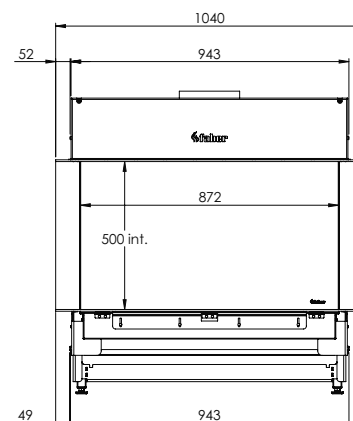

Exterior dimensions WxHxD in mm
1040 x 1023 x 574

Fire display WxHxD in mm
872 x 500 x 383

System
Log Burner 3.0

Decoration
Log set

Back walls
Back wall smooth steel

Remote
Via app and ITC Remote

Power
10,1 kW

Operating system
Honeywell

Energy label
B

Options (at a surcharge)

Inset depth 30 mm
Inset depth 100 mm
HPL Module
Black glass back wal
Non-reflective glass
Adjustable feet
Wall bracket

* Incl. optional adjustable feet