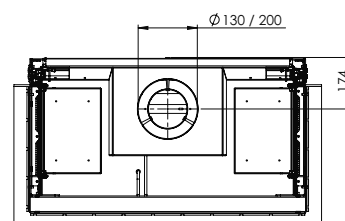

HYBRID FIRE

MatriX | 800/500 III

DECORATION OPTIONS

Heating functionality

Nea

Flue material

130/200

Specifications

Exterior dimensions WxHxD in mm
1040 x 1023 x 574

Fire display WxHxD in mm
872 x 500 x 383

System
Log Burner 3.0

Decoration
Log set

Back walls
Back wall smooth steel

Remote
Via app and ITC Remote

Power
10,1 kW

Operating system
Honeywell

Energy label
B

Options (at a surcharge)

Inset depth 30 mm
Inset depth 100 mm
HPL Module
Black glass back wal
Non-reflective glass
Adjustable feet
Wall bracket

* Incl. optional adjustable feet