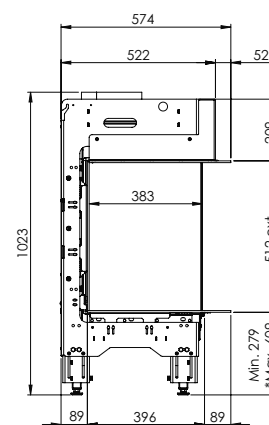

Exterior dimensions WxHxD in mm
1040 x 1023 x 574

Fire display WxHxD in mm
872 x 500 x 383

System
Log Burner 3.0

Decoration
Log set

Back walls
Back wall smooth steel

Remote
Via app and ITC Remote

Power
10,1 kW

Operating system
Honeywell

Energy label
B

Options (at a surcharge)

Inset depth 30 mm
Inset depth 100 mm
HPL Module
Black glass back wal
Non-reflective glass
Adjustable feet
Wall bracket

* Incl. optional adjustable feet