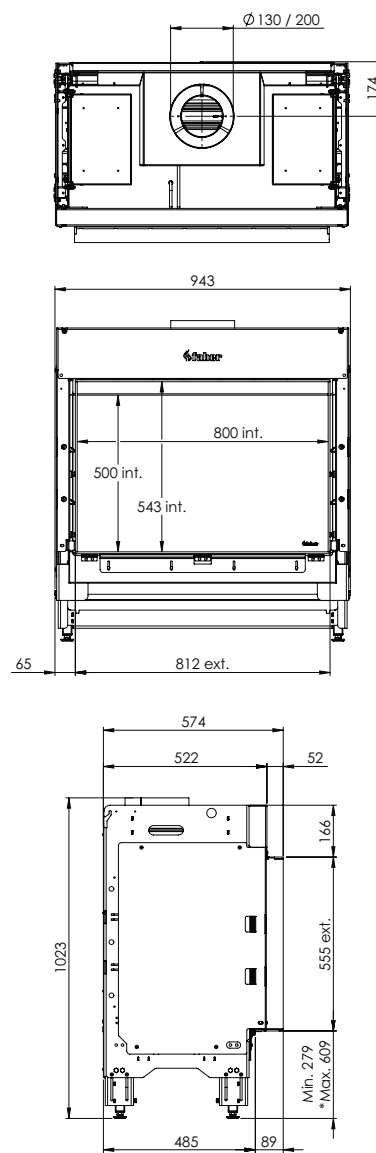

HYBRID FIRE

MatriX | 800/500 I

DECORATION OPTIONS

Heating functionality

Nea

Flue material

130/200

* Incl. optional adjustable feet

Specifications

Exterior dimensions WxHxD in mm
943 x 1023 x 574

Fire display WxHxD in mm
800 x 500

System
Log Burner 3.0

Decoration
Log set

Back walls
Back wall smooth steel

Remote
Via app and ITC Remote

Power
10,1 kW

Operating system
Honeywell

Energy label
B

Options (at a surcharge)

Inset depth 30 mm
Inset depth 100 mm
HPL Module
Black glass back wal
Non-reflective glass
Adjustable feet
Wall bracket

There is **so much to tell...**