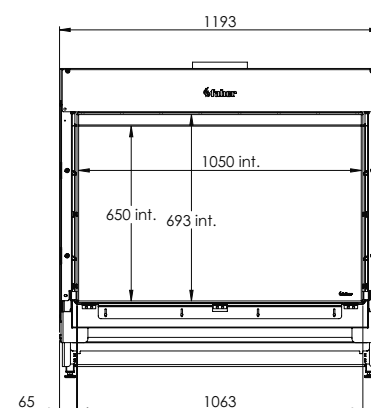

HYBRID FIRE

MatriX | 1050/650 I

DECORATION OPTIONS

Heating functionality

Neer

Flue material

130/200

* Incl. optional adjustable feet

Specifications

Exterior dimensions WxHxD in mm
1193 x 1173 x 574

Fire display WxHxD in mm
1050 x 650

System
Log Burner 3.0

Decoration
Log set

Back walls
Back wall smooth steel

Remote
Via app and ITC Remote

Power
10,1 kW

Operating system
Honeywell

Energy label
B

Options (at a surcharge)

- Inset depth 30 mm
- Inset depth 100 mm
- HPL Module
- Black glass back wal
- Non-reflective glass
- Adjustable feet
- Wall bracket