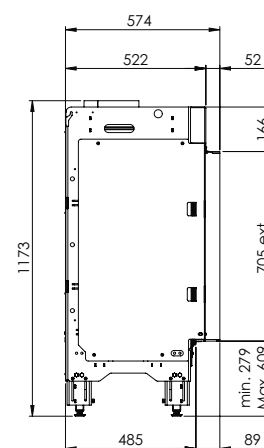

HYBRID FIRE

MatriX | 1050/650 I

DECORATION OPTIONS

Heating functionality

Neer

Flue material

130/200

* Incl. optional adjustable feet

Specifications

Exterior dimensions WxHxD in mm
1193 x 1173 x 574

Fire display WxHxD in mm
1050 x 650

System
Log Burner 3.0

Decoration
Log set

Back walls
Back wall smooth steel

Remote
Via app and ITC Remote

Power
10,1 kW

Operating system
Honeywell

Energy label
B

Options (at a surcharge)

- Inset depth 30 mm
- Inset depth 100 mm
- HPL Module
- Black glass back wal
- Non-reflective glass
- Adjustable feet
- Wall bracket