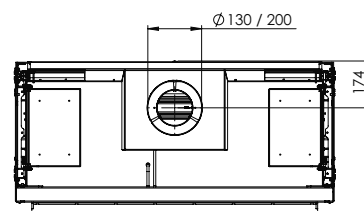

HYBRID FIRE

MatriX | 1050/650 I

DECORATION OPTIONS

Heating functionality

Neer

Flue material

130/200

* Incl. optional adjustable feet

Specifications

Exterior dimensions WxHxD in mm
1193 x 1173 x 574

Fire display WxHxD in mm
1050 x 650

System
Log Burner 3.0

Decoration
Log set

Back walls
Back wall smooth steel

Remote
Via app and ITC Remote

Power
10,1 kW

Operating system
Honeywell

Energy label
B

Options (at a surcharge)

- Inset depth 30 mm
- Inset depth 100 mm
- HPL Module
- Black glass back wal
- Non-reflective glass
- Adjustable feet
- Wall bracket