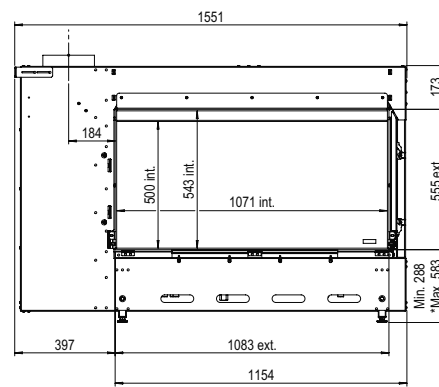

Exterior dimensions WxHxD in mm

1551 x 1057 x 598

Fire display WxHxD in mm

1071 x 500

System

Log Burner 3.0

Decoration

Log set

Back walls

Back wall smooth steel

Remote

Via app and ITC Remote

Power

10,7 kW

Operating system

Honeywell

Energy label

B

Options (at a surcharge)

HPL Module
Black glass back wal
Adjustable feet
Non-reflective glass

* Incl. optional adjustable feet

There is **so much to tell...**