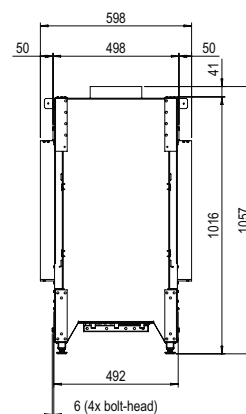

Exterior dimensions WxHxD in mm

1551 x 1057 x 598

Fire display WxHxD in mm

1071 x 500

System

Log Burner 3.0

Decoration

Log set

Energy label

B

Options (at a surcharge)

HPL Module
Black glass back wal
Adjustable feet
Non-reflective glass

* Incl. optional adjustable feet

There is **so much to tell...**