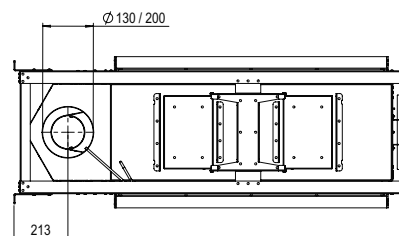

HYBRID FIRE

MatriX | 1050/500 ST

DECORATION OPTIONS

Heating functionality

Neer

Flue material

130/200

Specifications

Exterior dimensions WxHxD in mm

1551 x 1057 x 598

Fire display WxHxD in mm

1071 x 500

System

Log Burner 3.0

Decoration

Log set

Back walls

Back wall smooth steel

Remote

Via app and ITC Remote

Power

10,7 kW

Operating system

Honeywell