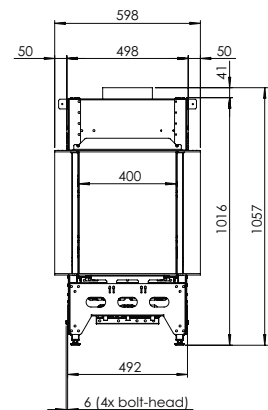

## Specifications

**Exterior dimensions WxHxD in mm**  
1604 x 1057 x 598

**Fire display WxHxD in mm**  
1100 x 500 x 400

**System**  
Log Burner 3.0

**Decoration**  
Log set

**Back walls**  
Back wall smooth steel