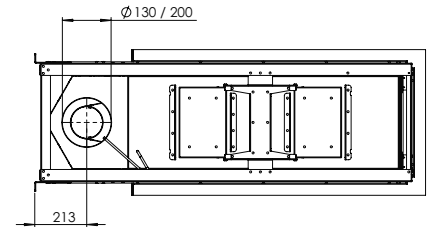

Flue material

130/200

* Incl. optional adjustable feet