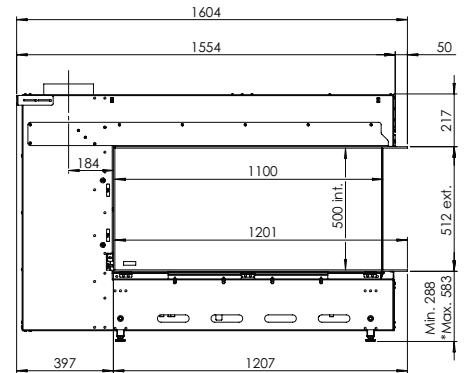

Flue material

130/200

* Incl. optional adjustable feet