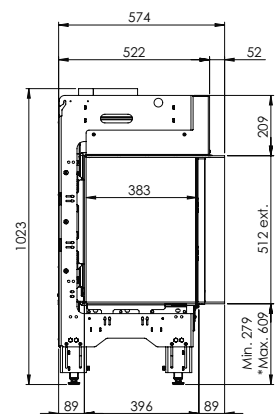

HYBRID FIRE

MatriX | 1050/500 II

DECORATION OPTIONS

Heating functionality

Neer

Flue material

130/200

* Incl. optional adjustable feet

Specifications

Exterior dimensions WxHxD in mm
1242 x 1023 x 574

Fire display WxHxD in mm
1087 x 500 x 383

System
Log Burner 3.0

Decoration
Log set

Back walls
Back wall smooth steel

Remote
Via app and ITC Remote

Power
10,0 kW

Operating system
Honeywell

Energy label
B

Options (at a surcharge)

Inset depth 30 mm
Inset depth 100 mm
HPL Module
Black glass back wal
Non-reflective glass
Adjustable feet
Wall bracket