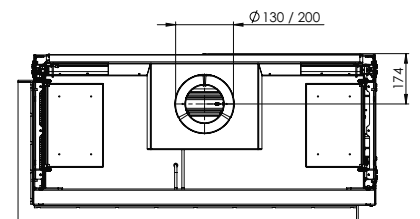

HYBRID FIRE

MatriX | 1050/500 II

DECORATION OPTIONS

Heating functionality

Neer

Flue material

130/200

* Incl. optional adjustable feet

Specifications

Exterior dimensions WxHxD in mm
1242 x 1023 x 574

Fire display WxHxD in mm
1087 x 500 x 383

System
Log Burner 3.0

Decoration
Log set

Back walls
Back wall smooth steel

Remote
Via app and ITC Remote

Power
10,0 kW

Operating system
Honeywell

Energy label
B

Options (at a surcharge)

Inset depth 30 mm
Inset depth 100 mm
HPL Module
Black glass back wal
Non-reflective glass
Adjustable feet
Wall bracket