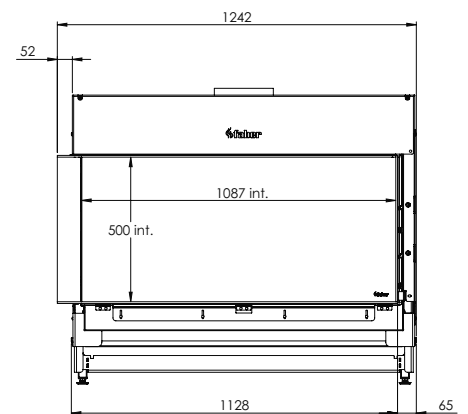

HYBRID FIRE

MatriX | 1050/500 II

DECORATION OPTIONS

Heating functionality

Neer

Flue material

130/200

* Incl. optional adjustable feet

Specifications

Exterior dimensions WxHxD in mm
1242 x 1023 x 574

Fire display WxHxD in mm
1087 x 500 x 383

System
Log Burner 3.0

Decoration
Log set

Back walls
Back wall smooth steel

Remote
Via app and ITC Remote

Power
10,0 kW

Operating system
Honeywell

Energy label
B

Options (at a surcharge)

Inset depth 30 mm
Inset depth 100 mm
HPL Module
Black glass back wal
Non-reflective glass
Adjustable feet
Wall bracket