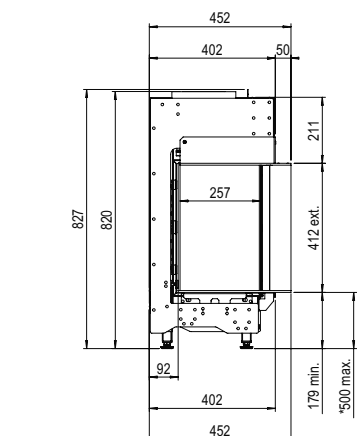

LINEAR FIRE

MatriX | 800/400 II

DECORATION OPTIONS

Heating functionality

Neé

Flue material

130/200

* incl. optional adjustable feet

Specifications

Exterior dimensions WxHxD in mm

987 x 827 x 452

Fire display WxHxD in mm

835 x 400 x 257

System

Double Line Burner

Decoration

Log set or White Pebble

Back walls

Back wall smooth steel

Remote

Via app and ITC Remote

Power

7,1 kW

Operating system