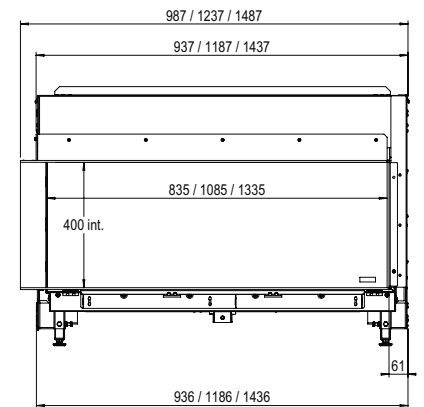

LINEAR FIRE

MatriX | 800/400 II

DECORATION OPTIONS

Heating functionality

Neé

Flue material

130/200

* incl. optional adjustable feet

Specifications

Exterior dimensions WxHxD in mm

987 x 827 x 452

Fire display WxHxD in mm

835 x 400 x 257

System

Double Line Burner

Decoration

Log set or White Pebble

Back walls

Back wall smooth steel

Remote

Via app and ITC Remote

Power

7,1 kW

Operating system