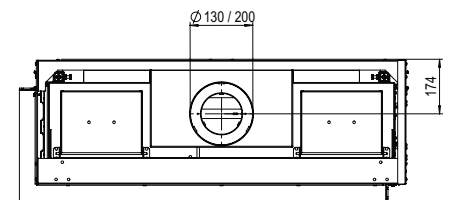

LINEAR FIRE

MatriX | 800/400 II

DECORATION OPTIONS

Heating functionality

Neé

Flue material

130/200

* incl. optional adjustable feet

Specifications

Exterior dimensions WxHxD in mm

987 x 827 x 452

Fire display WxHxD in mm

835 x 400 x 257

System

Double Line Burner

Decoration

Log set or White Pebble

Back walls

Back wall smooth steel

Remote

Via app and ITC Remote

Power

7,1 kW

Operating system