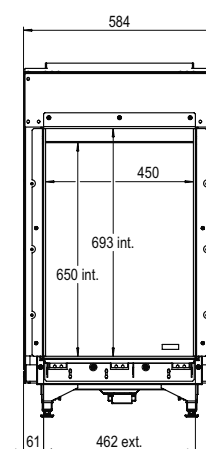

Flue material

100/150

*Incl. optional adjustable feet