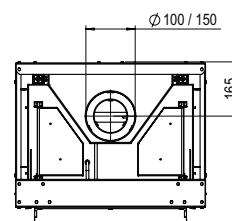

Flue material

100/150

*Incl. optional adjustable feet