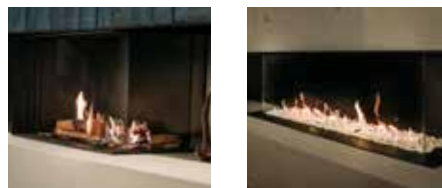

LINEAR FIRE

MatriX | 1050/400 II

DECORATION OPTIONS

Heating functionality

Nea

Flue material

130/200

Specifications

Exterior dimensions WxHxD in mm

1237 x 827 x 452

Fire display WxHxD in mm

1085 x 400 x 257

System

Double Line Burner

Decoration

Log set or White Pebble

Back walls

Back wall smooth steel

Remote

Via app and ITC Remote

Power

8,7 kW

Operating system

Honeywell

Energy label

A

Options (at a surcharge)

Black glass back wal
Non-reflective glass
Adjustable feet
Wall bracket

* incl. optional adjustable feet

There is **so much** to tell...