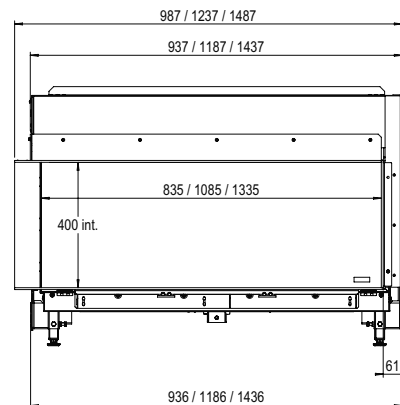

* incl. optional adjustable feet

There is **so much** to tell...