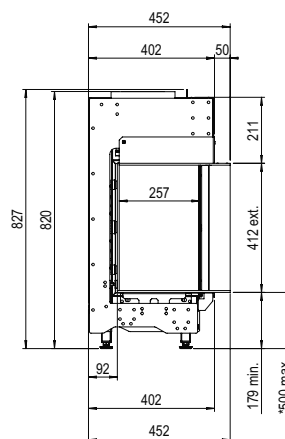

* incl. optional adjustable feet

There is **so much** to tell...