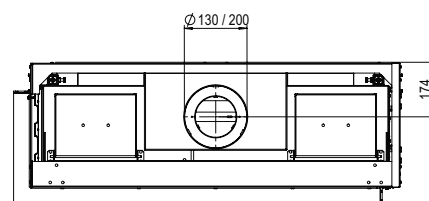

LINEAR FIRE

MatriX | 1050/400 II

DECORATION OPTIONS

Heating functionality

Nea

Flue material

130/200

Specifications

Exterior dimensions WxHxD in mm

1237 x 827 x 452

Fire display WxHxD in mm

1085 x 400 x 257

System

Double Line Burner

Decoration

Log set or White Pebble

Back walls

Back wall smooth steel

Remote

Via app and ITC Remote

Power

8,7 kW

Operating system

Honeywell