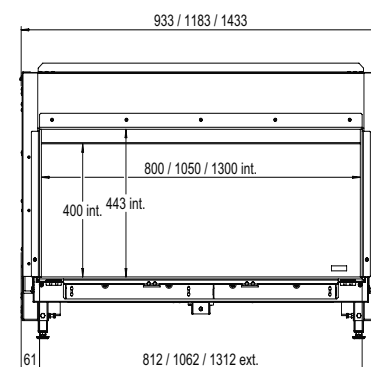

LINEAR FIRE

MatriX | 800/400 I

DECORATION OPTIONS

Heating functionality

Nea

Flue material

130/200

* incl. optional adjustable feet

Specifications

Exterior dimensions WxHxD in mm

933 x 827 x 452

Fire display WxHxD in mm

800 x 400

System

Double Line Burner

Decoration

Log set or White Pebble

Back walls

Back wall smooth steel

Remote

Via app and ITC Remote

Power

7,1 kW

Operating system