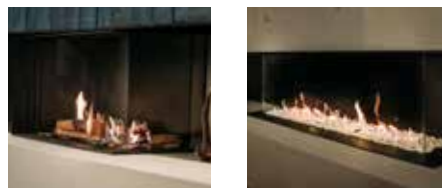

LINEAR FIRE

MatriX | 800/400 I

DECORATION OPTIONS

Heating functionality

Nea

Flue material

130/200

* incl. optional adjustable feet

Specifications

Exterior dimensions WxHxD in mm

933 x 827 x 452

Fire display WxHxD in mm

800 x 400

System

Double Line Burner

Decoration

Log set or White Pebble

Back walls

Back wall smooth steel

Remote

Via app and ITC Remote

Power

7,1 kW

Operating system