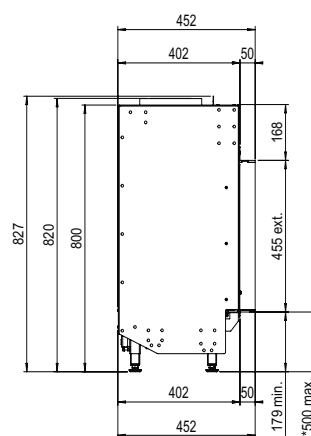

LINEAR FIRE

MatriX | 800/400 I

DECORATION OPTIONS

Heating functionality

Nea

Flue material

130/200

* incl. optional adjustable feet

Specifications

Exterior dimensions WxHxD in mm

933 x 827 x 452

Fire display WxHxD in mm

800 x 400

System

Double Line Burner

Decoration

Log set or White Pebble

Back walls

Back wall smooth steel

Remote

Via app and ITC Remote

Power

7,1 kW

Operating system