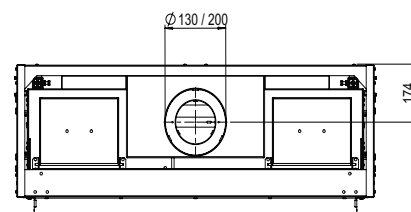

LINEAR FIRE

MatriX | 800/400 I

DECORATION OPTIONS

Heating functionality

Nea

Flue material

130/200

* incl. optional adjustable feet

Specifications

Exterior dimensions WxHxD in mm

933 x 827 x 452

Fire display WxHxD in mm

800 x 400

System

Double Line Burner

Decoration

Log set or White Pebble

Back walls

Back wall smooth steel

Remote

Via app and ITC Remote

Power

7,1 kW

Operating system