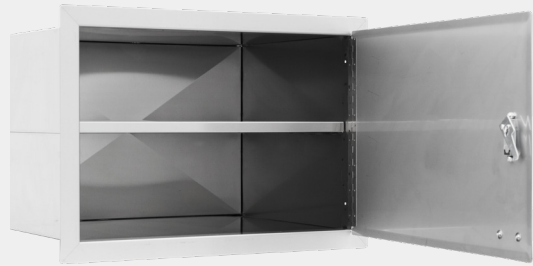

INTERNAL DOOR LINERS

<b>Internal Liner Horizontal Door</b>		<b>#89972</b>		
Fits Horizontal Access Door #89970 with adjustable shelf				
304 grade stainless steel construction				
CTN Length	0.66 Mts	CTN Height	0.58 Mts	
CTN Width	0.47 Mts	CTN Weight	15 Kg	1 Pcs

<b>Internal Liner Vertical Door / Combo</b>		<b>#89973</b>		
Fits #89975 / #98552 / #65784 / #25876 with adjustable shelf				
304 grade stainless steel construction				
CTN Length	0.57 Mts	CTN Height	0.58 Mts	
CTN Width	0.47 Mts	CTN Weight	12 Kg	1 Pcs

<b>Internal Liner 76cm Double Door</b>		<b>#74000</b>		
Fits 76cm Double Door #33568 with adjustable shelf				
304 grade stainless steel construction				
CTN Length	0.86 Mts	CTN Height	0.58 Mts	
CTN Width	0.56 Mts	CTN Weight	18 Kg	1 Pcs

<b>Internal Liner 97cm Double Door</b>		<b>#74100</b>		
Fits 97cm Double Door #34000 with adjustable shelf				
304 grade stainless steel construction				
CTN Length	1.05 Mts	CTN Height	0.58 Mts	
CTN Width	0.56 Mts	CTN Weight	21 Kg	1 Pcs