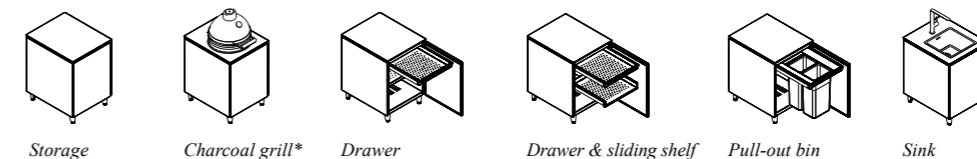

ADAPT FURNITURE

Porcelain enamel / 304 stainless steel