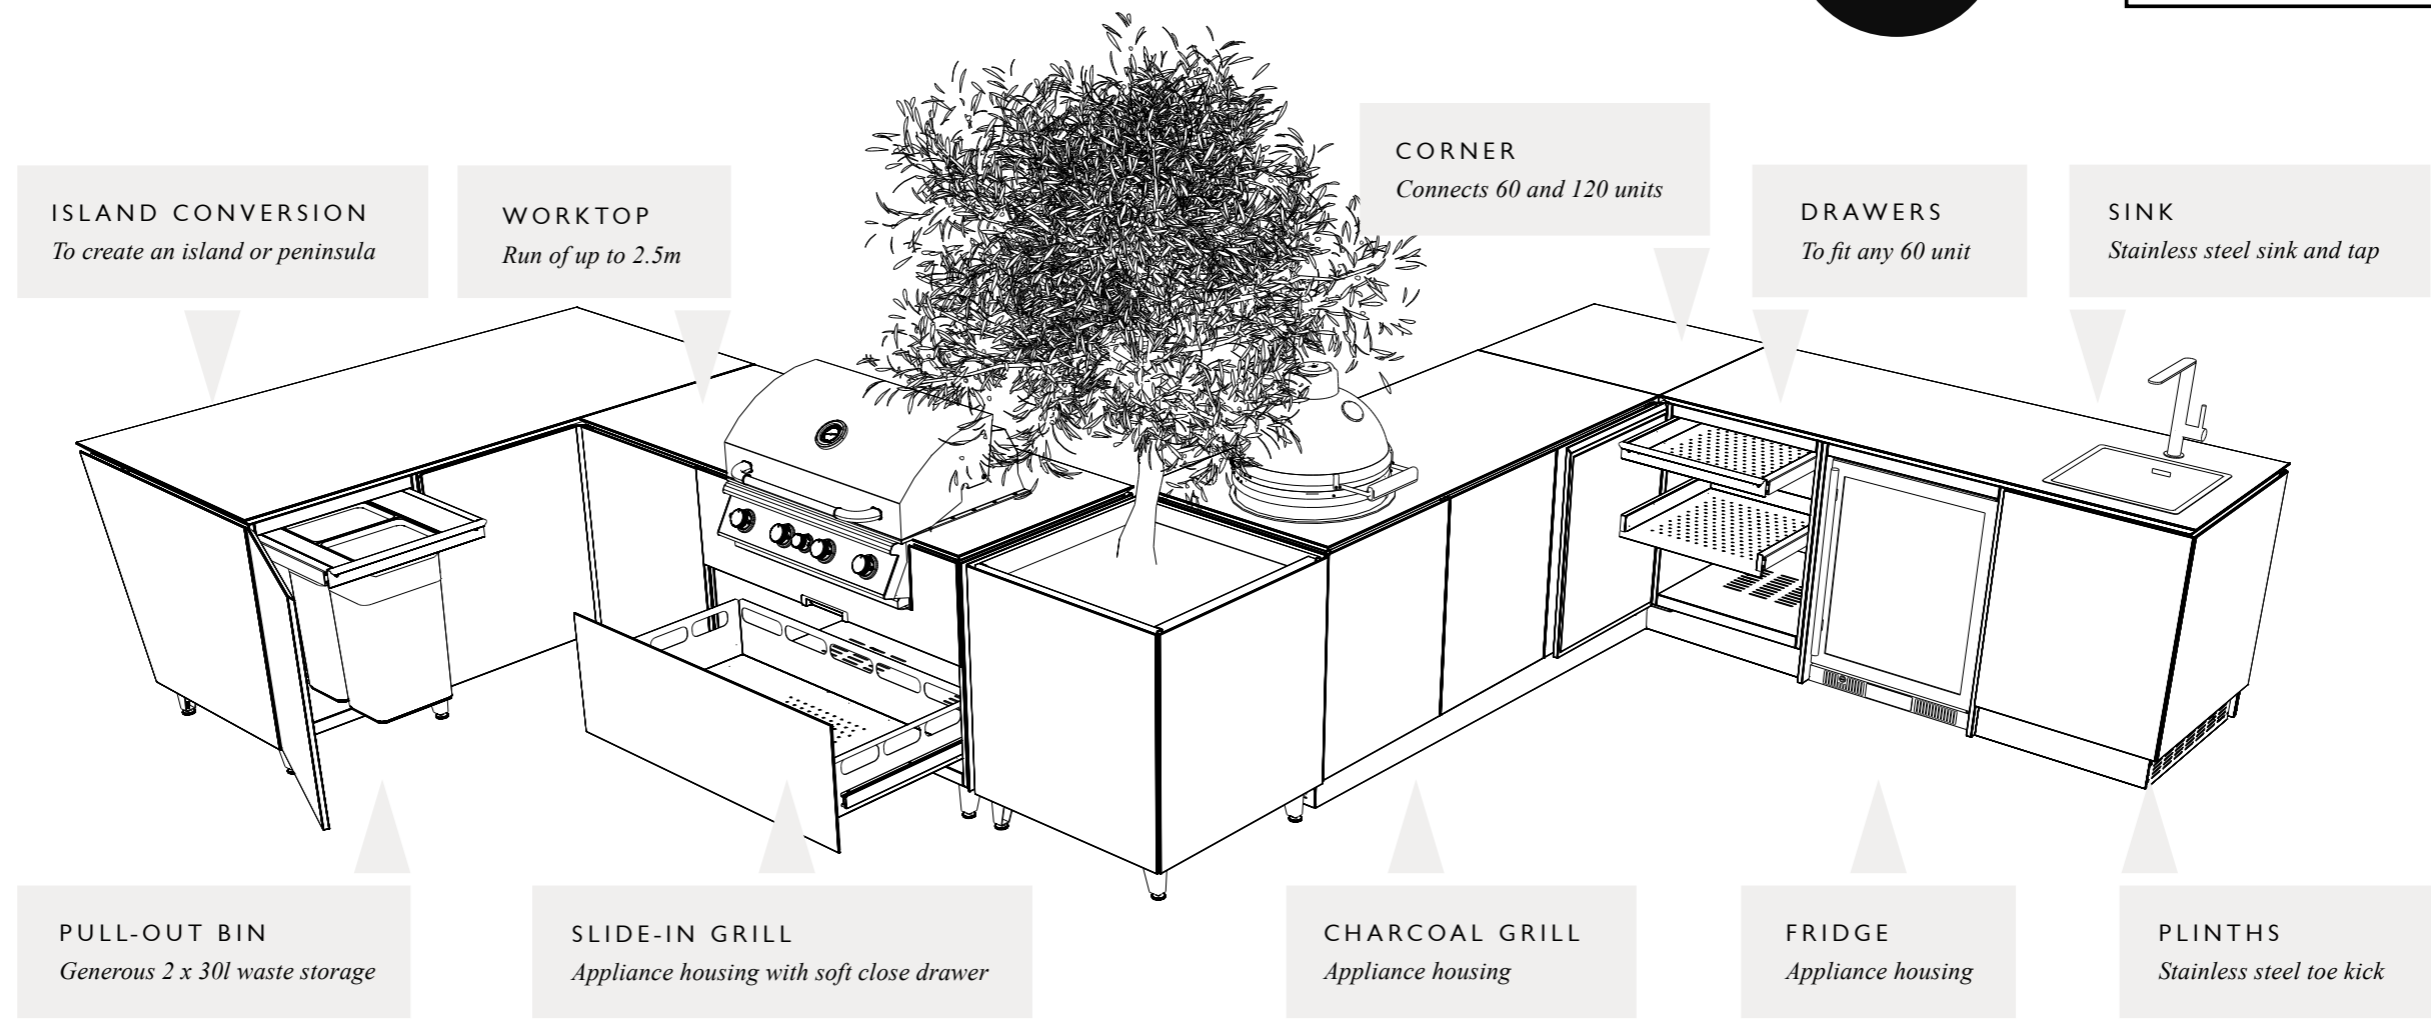

NEW
2024

VLAZE

OUTDOOR LIVING
Porcelain enamel kitchens

Endless possibilities with our new adaptable modules

NEW
2024

VLAZE

Experience our new enhanced VLAZE ADAPT cabinetry, now boasting exhilarating design upgrades. Our new platform uses 60 and 120 modules to allow you to effortlessly configure a complete outdoor kitchen with ease and endless possibilities. Discover a host of new optional internal features such as the pull-out bin, sliding shelves, and smooth-gliding drawers. Our grill cabinets are now equipped to seamlessly accommodate slide-in gas grills, expanding the culinary possibilities of your outdoor space.

ADAPT FURNITURE

Porcelain enamel / 304 stainless steel

ADAPT 60

ADAPT 120

ADAPT SPECIALS

ADAPT COLOUR

VLAZE

OUTDOOR LIVING