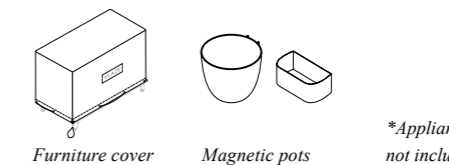

ADAPT FURNITURE

Porcelain enamel / 304 stainless steel

ADAPT 60

ADAPT 120

ADAPT SPECIALS

ADAPT COLOUR

VLAZE

OUTDOOR LIVING