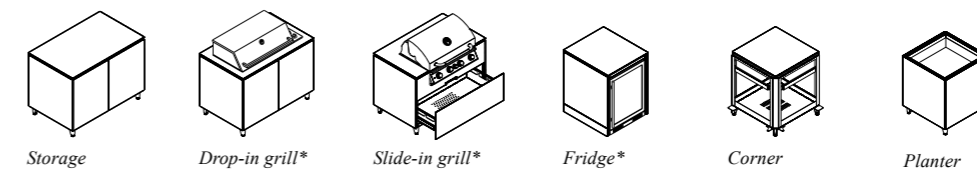

Endless possibilities with our new adaptable modules

NEW
2024

VLAZE

Experience our new enhanced VLAZE ADAPT cabinetry, now boasting exhilarating design upgrades. Our new platform uses 60 and 120 modules to allow you to effortlessly configure a complete outdoor kitchen with ease and endless possibilities. Discover a host of new optional internal features such as the pull-out bin, sliding shelves, and smooth-gliding drawers. Our grill cabinets are now equipped to seamlessly accommodate slide-in gas grills, expanding the culinary possibilities of your outdoor space.

ADAPT FURNITURE

Porcelain enamel / 304 stainless steel

ADAPT 60

ADAPT 120

ADAPT SPECIALS

ADAPT COLOUR