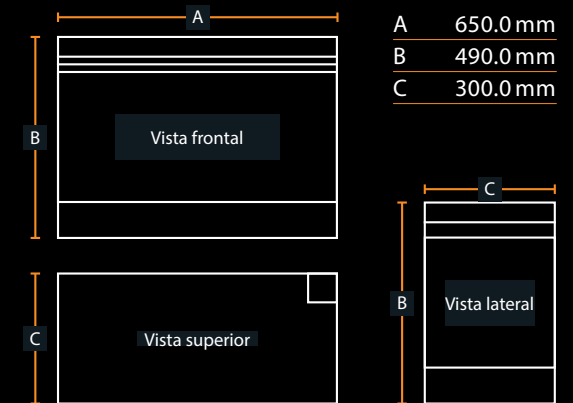

NEW FOREST 1200

KNIGHTWOOD

NEW FOREST 1600

A	1578.0 mm
B	311.0 mm
C	1600.0 mm
D	565.0 mm
E	424.0 mm
F	300.0 mm
G	55.5 mm
H	67.0 mm
I	83.5 mm

NEW FOREST 1900

A	1900.0 mm
B	311.0 mm
C	1925.0 mm
D	565.0 mm
E	424.0 mm
F	300.0 mm
G	55.5 mm
H	67.0 mm
I	83.5 mm

NEW FOREST 2400

A	2352.0 mm
B	311.0 mm
C	2375.0 mm
D	565.0 mm
E	424.0 mm
F	300.0 mm
G	55.5 mm
H	67.0 mm
I	83.5 mm

ASHLETT

A	650.0 mm
B	490.0 mm
C	300.0 mm

MEDIDAS PRODUCTO

ASHURST

BRAMSHAW

HINTON