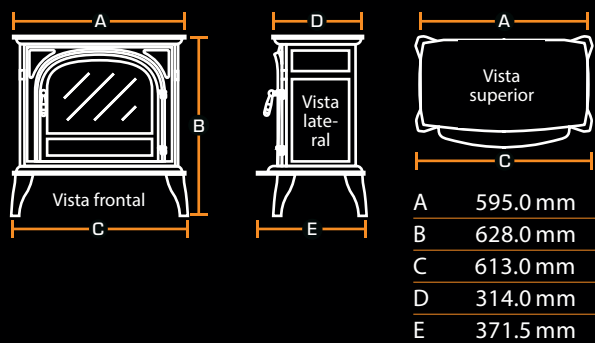

NEW FOREST 2400

A	2352.0 mm
B	311.0 mm
C	2375.0 mm
D	565.0 mm
E	424.0 mm
F	300.0 mm
G	55.5 mm
H	67.0 mm
I	83.5 mm

ASHLETT

A	650.0 mm
B	490.0 mm
C	300.0 mm

MEDIDAS PRODUCTO

ASHURST

BRAMSHAW

HINTON

TUBO ESTUFA

BROCKENHURST

Brockenhurst 870

A	1400.0 mm	B	404.0 mm	C	1020.0 mm	D	536.0 mm	E	331.0 mm
F	100.0 mm	G	105.0 mm	H	87.0 mm	I	317.5 mm	J	72.5 mm

Brockenhurst 1200

A	1730.0 mm	B	404.0 mm	C	1350.0 mm	D	630.5 mm	E	425.5 mm
F	100.0 mm	G	105.0 mm	H	87.0 mm	I	317.5 mm	J	72.5 mm

Holbury 1200

A	1178.0 mm	B	1440.0 mm	C	322.5 mm	D	628.0 mm	E	1127.0 mm	F	403.0 mm
G	1175.0 mm	H	292.5 mm	I	30.0 mm	J1	24.0 mm	J2	35.0 mm	K	565.0 mm

Holbury 1600

A	1578.0 mm	B	1840.0 mm	C	322.5 mm	D	628.0 mm	E	1527.0 mm	F	403.0 mm
G	1575.0 mm	H	292.5 mm	I	30.0 mm	J1	24.0 mm	J2	35.0 mm	K	565.0 mm

WINCHESTER

Winchester 870

A	1200.0 mm	B	404.0 mm	C	1200.0 mm	D	611.0 mm	E	331.0 mm
F	140.0 mm	G	140.0 mm	H	87.0 mm	I	317.5 mm	J	72.5 mm

Winchester 1200

A	1530.0 mm	B	404.0 mm	C	1530.0 mm	D	705.0 mm	E	425.0 mm
F	140.0 mm	G	140.0 mm	H	86.5 mm	I	317.5 mm	J	72.5 mm